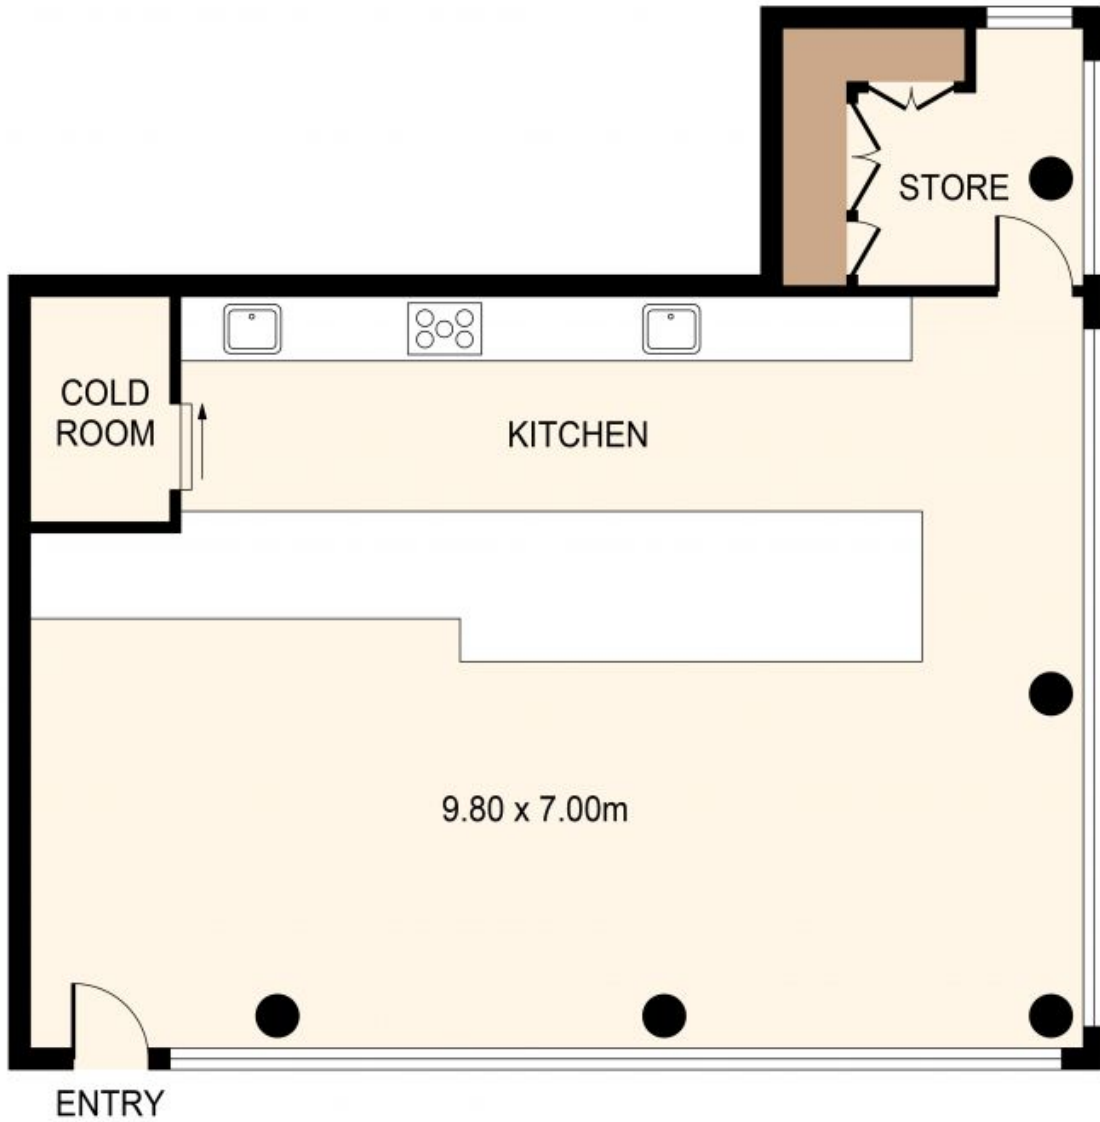

DISCLAIMER: THIS IS FOR ILLUSTRATIVE PURPOSES ONLY.
ALL DIMENSIONS ARE APPROXIMATE AND IT DOES NOT
CONSTITUTE PART OF ANY LEGAL DOCUMENTS.

ADDRESS:

292 KING STREET, NEWTOWN

Shop 7/292 King Street

Newtown, NSW